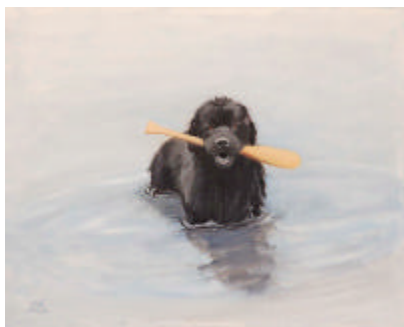

WATER TEST

GICLÉE PRINTS

Water Rescue.....$50.00

Water Test.....$50.00

Shipping: US First Class.....$6.00

EMAIL FOR EXPEDITED AND FOREIGN SHIPPING CHARGES:

store@newfclubne.org

LONG SLEEVE TEES

Gildan heavyweight 100% Ultra Cotton long sleeve with double needle stitching.

Say Draft?

Color: Vegas Gold

Adult Sizes: S, M, L, XL, 2X

ITEM #3.....$20.00

CLEARANCE!!!

Got Snow?

Color: Ash

Adult sizes: S, M only.....$12.00